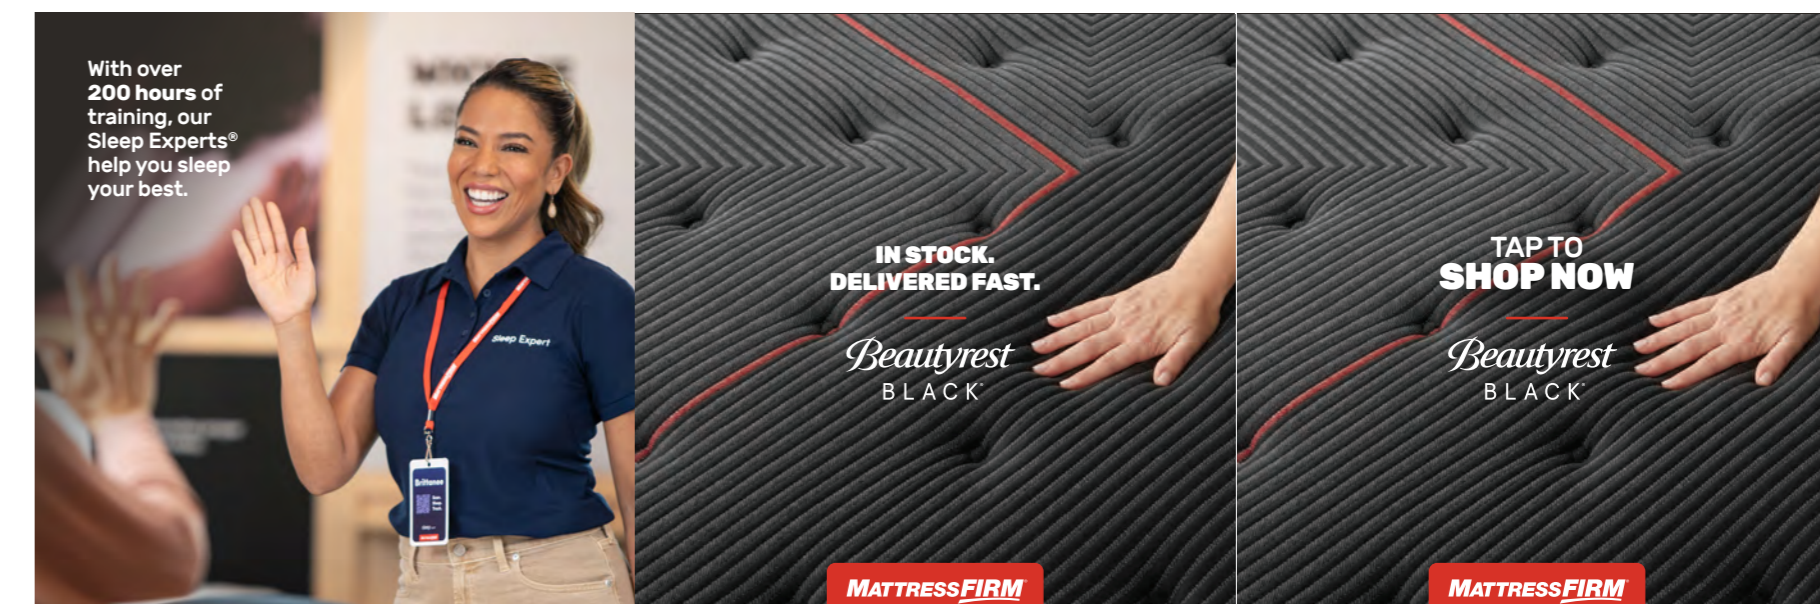

CARD 5

ANIMATION NOTES:
5. SE VIDEO SLIDES IN BASELINE REVEAL: "OUR HIGHLY-TRAINED..."
6. DETAIL IMAGE SLIDES IN BASELINE REVEAL: "IN STOCK. DELIVERED FAST" FADE IN BEAUTYREST LOGO. RED LINE DRAWS ON
7. IN STOCK DELIVERED FAST SWIPE/ SWAPS WITH "TAP TO SHOP NOW"