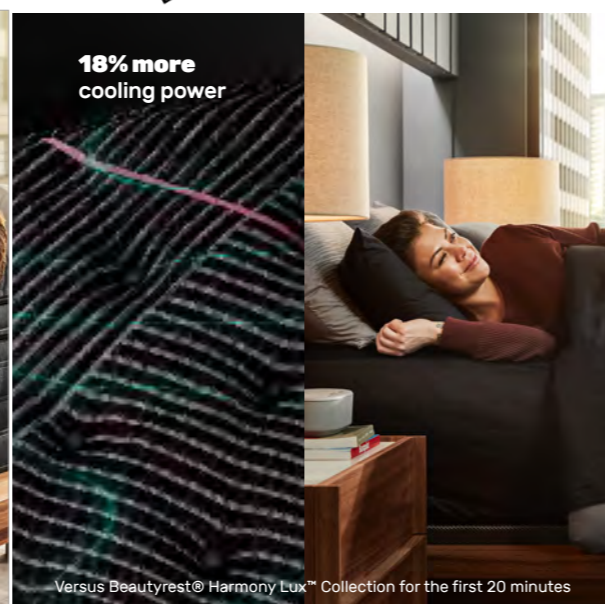

CARD 3 video plays

ANIMATION NOTES:
4. LEFT FOOTAGE SLIDES IN FROM BOTTOM (CONTINUOUSLY PLAY) RIGHT IMAGE SLIDES IN FROM TOP (CONTINUOUS SLOW ZOOM IN) BASELINE REVEAL: "18% MORE COOLING POWER" COPY FADES BASELINE REVEAL: "FOR MORE RESTORATIVE SLEEP"