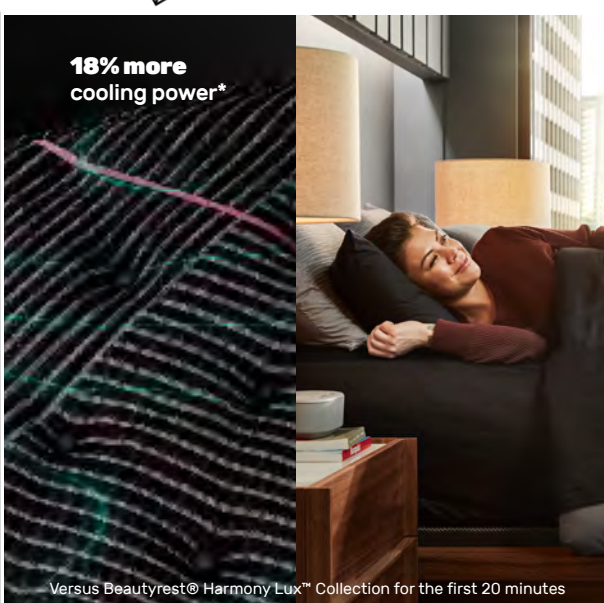

4. LEFT FOOTAGE SLIDES IN FROM BOTTOM (CONTINUOUSLY PLAY) RIGHT IMAGE SLIDES IN FROM TOP (CONTINUOUS SLOW ZOOM IN) BASELINE REVEAL: "18% MORE COOLING POWER" COPY FADES BASELINE REVEAL: "FOR MORE RESTORATIVE SLEEP"

CARD 4