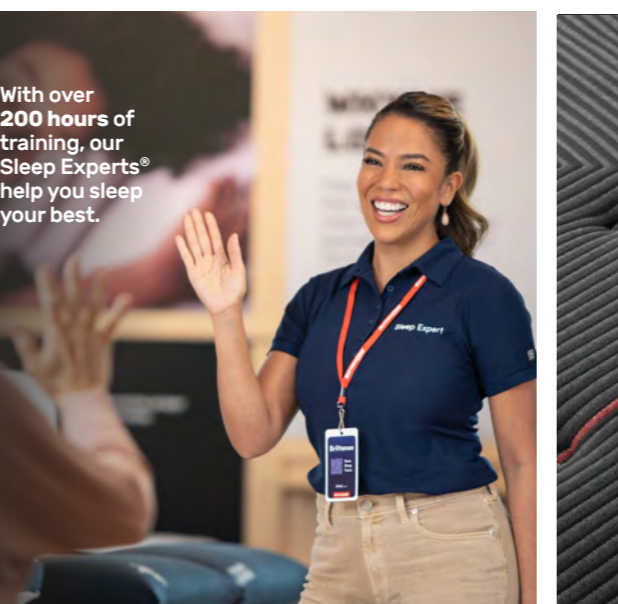

BRAND FB/INSTA STANDARD ADS

HEADLINE: Now at Mattress Firm

POST COPY: Step up to the luxury of Beautyrest Black. Save $500 & get a free adjustable base.

LINK DESCRIPTION: Upgrade your sleep now

ANIMATION NOTES:

OUTPUT: MP4
SIZE: 1200X1200
DURATION: 15SECONDS
TOTAL ANIMATED ASSETS: 1
MUSIC: "BE LUXURY" <https://elements.envato.com/be-luxury-N7JFKHQ>

ANIMATED 3RD TIER UPPER FUNNEL

ANIMATION NOTES:
1. C-CLASS FEATURE VIDEO PLAYS. :00-02 BASELINE REVEAL: "GREAT SLEEP IS A LUXURY YOU..."
2. C-CLASS FEATURE VIDEO CUT :04-05

ANIMATION NOTES:
3. LEFT FOOTAGE SLIDES IN FROM BOTTOM (CONTINUOUSLY PLAY) RIGHT IMAGE SLIDES IN FROM TOP (CONTINUOUS SLOW ZOOM IN) BASELINE REVEAL: "GET MORE" COPY FADES OUT THEN BASELINE REVEAL: "MORE TARGETED SUPPORT"

ANIMATION NOTES:
4. LEFT FOOTAGE SLIDES IN FROM BOTTOM (CONTINUOUSLY PLAY) RIGHT IMAGE SLIDES IN FROM TOP (CONTINUOUS SLOW ZOOM IN) BASELINE REVEAL: "18% MORE COOLING POWER" COPY FADES BASELINE REVEAL: "FOR MORE RESTORATIVE SLEEP"

ANIMATION NOTES:
5. BED IMAGE SLIDES IN (CONTINUOUS SLOW ZOOM IN) BASELINE REVEAL: "SAVE $500..."
6. "SAVE UP TO $500" SLIDES OUT OF FRAME BASELINE REVEAL: "+FREE ADJUSTABLE BASE..."

ANIMATION NOTES:
5. SE VIDEO SLIDES IN BASELINE REVEAL: "OUR HIGHLY-TRAINED..."
6. DETAIL IMAGE SLIDES IN BASELINE REVEAL: "IN STOCK. DELIVERED FAST" FADE IN BEAUTYREST LOGO. RED LINE DRAWS ON
7. IN STOCK DELIVERED FAST SWIPE/ SWAPS WITH "TAP TO SHOP NOW"

STATIC 2ND TIER LOWER FUNNEL -OPT 1

CARD 6

LINK AD - 1080px x 1080px

SLIDESHOW - 1080px x 1080px