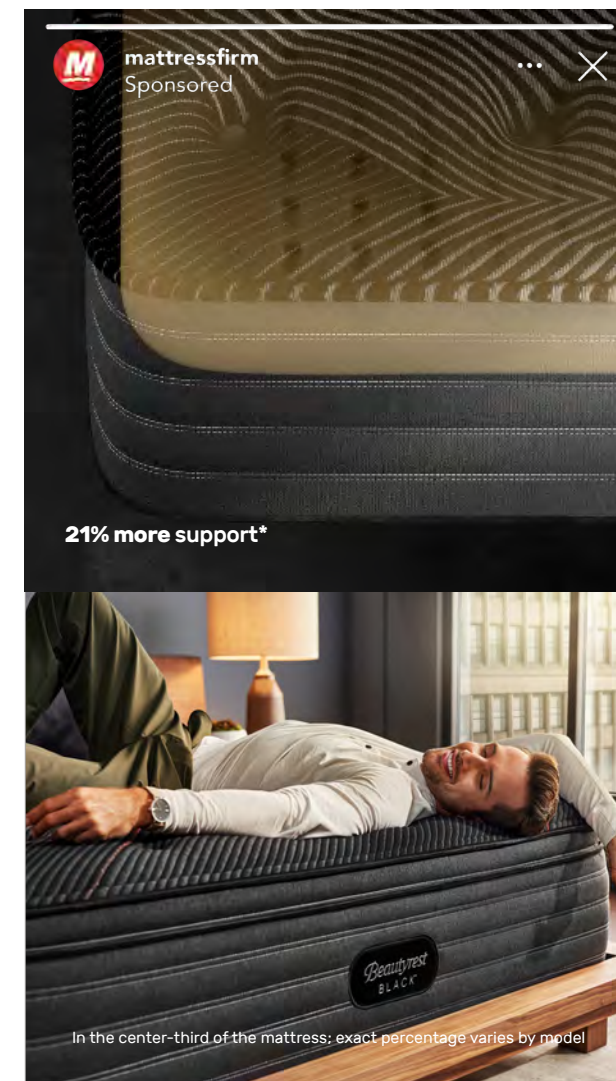

SLEEP EXPERT PINTEREST STANDARD ADS

TITLE: Experience the luxury of Beautyrest Black®. Save $500 & get a free adjustable base.

PINTEREST POST COPY: Introducing next-level sleep with Beautyrest Black®. The premium, zoned coil system delivers support where you body needs it most. And to help you get the deep sleep you've dreamed of, plant-based cooling offers 18% more cooling power. Plus, with over 200 hours of training, our Sleep Experts® will help select the perfect bed for you. Stop in today.

LINK DESCRIPTION: Upgrade your sleep now

SNAP HEADLINE: Experience Beautyrest Black®

ANIMATION NOTES:

OUTPUT: MP4
SIZE: 1920X1080 & 1350X1000
DURATION: 15SECONDS
TOTAL ANIMATED ASSETS: 1
MUSIC: "BE LUXURY" <https://elements.envato.com/be-luxury-N73FKHQ>

ANIMATION NOTES:
1. C-CLASS FEATURE VIDEO PLAYS. :00-02 BASELINE REVEAL: "EXPERIENCE THE LUXURY OF"
2. CUT TO COLOR BLOCK AND MATTRESS SLIDES IN. BEAUTYREST BLACK LOGO

ANIMATION NOTES:
3. LEFT FOOTAGE SLIDES IN FROM BOTTOM (CONTINUOUSLY PLAY) RIGHT IMAGE SLIDES IN FROM TOP (CONTINUOUS SLOW ZOOM IN) BASELINE REVEAL: "GET MORE" COPY FADES OUT THEN BASELINE REVEAL: "MORE TARGETED SUPPORT"

ANIMATION NOTES:
4. LEFT FOOTAGE SLIDES IN FROM BOTTOM (CONTINUOUSLY PLAY) RIGHT IMAGE SLIDES IN FROM TOP (CONTINUOUS SLOW ZOOM IN) BASELINE REVEAL: "18% MORE COOLING POWER" COPY FADES OUT THEN BASELINE REVEAL: "FOR MORE RESTORATIVE SLEEP"

ANIMATION NOTES:
5. BED IMAGE SLIDES IN (CONTINUOUS SLOW ZOOM IN) BASELINE REVEAL: "SAVE $500."

ANIMATION NOTES:
6. LIFESTYLE BED IMAGE SLIDES IN BASELINE REVEAL: "+FREE ADJUSTABLE BASE"

ANIMATION NOTES:
5. SLEEP EXPERT VIDEO SLIDES IN BASELINE REVEAL: "OUR HIGHLY TRAINED..."