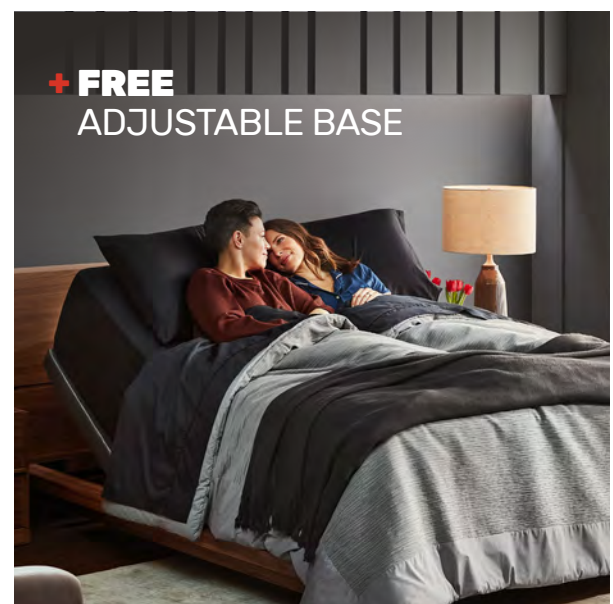

SLEEP EXPERT FB/INSTA STANDARD ADS

HEADLINE: Now at Mattress Firm

POST COPY: Step up to the luxury of Beautyrest Black. Save $500 & get a free adjustable base.

LINK DESCRIPTION: Upgrade your sleep now

ANIMATION NOTES:

OUTPUT: MP4

SIZE: 1200X1200

DURATION: 15SECONDS

TOTAL ANIMATED ASSETS: 1

MUSIC: "BE LUXURY" <https://elements.envato.com/be-luxury-N7JFKHQ>

ANIMATED 3RD TIER UPPER FUNNEL LINK AD

CARD 1 video plays In store BR video footage

ANIMATION NOTES:

1. C-CLASS FEATURE VIDEO PLAYS. :00-02 BASELINE REVEAL: "EXPERIENCE THE LUXURY OF"
2. CUT TO COLOR BLOCK AND MATTRESS SLIDES IN. BEAUTYREST BLACK LOGO

CARD 2 video plays

ANIMATION NOTES:

3. LEFT FOOTAGE SLIDES IN FROM BOTTOM (CONTINUOUSLY PLAY) RIGHT IMAGE SLIDES IN FROM TOP (CONTINUOUS SLOW ZOOM IN) BASELINE REVEAL: "GET MORE" COPY FADES OUT THEN BASELINE REVEAL: "MORE TARGETED SUPPORT"

CARD 3 video plays

4. LEFT FOOTAGE SLIDES IN FROM BOTTOM (CONTINUOUSLY PLAY) RIGHT IMAGE SLIDES IN FROM TOP (CONTINUOUS SLOW ZOOM IN) BASELINE REVEAL: "18% MORE COOLING POWER" COPY FADES BASELINE REVEAL: "FOR MORE RESTORATIVE SLEEP"

CARD 4

ANIMATION NOTES:

5. BED IMAGE SLIDES IN (CONTINUOUS SLOW ZOOM IN) BASELINE REVEAL: "SAVE $500.."
6. LIFESTYLE BED IMAGE SLIDES IN BASELINE REVEAL: "+FREE ADJUSTABLE BASE"

CARD 5 video plays

ANIMATION NOTES:

5. SLEEP EXPERT VIDEO SLIDES IN BASELINE REVEAL: "OUR HIGHLY TRAINED..."

6. STORE IMAGE SLIDES IN. BR LOGO DROPS FROM THE TOP BASELINE REVEAL: "IN STOCK. DELIVERED FAST SHOP NOW"

STATIC 2ND TIER LOWER FUNNEL - SLIDESHOW

CARD 1

Possible In-store BR bed image

CARD 2

CARD 3

CARD 4

CARD 5

CARD 6

CARD 7

LINK AD - 1080px x 1080px

SLIDESHOW - 1080px x 1080px