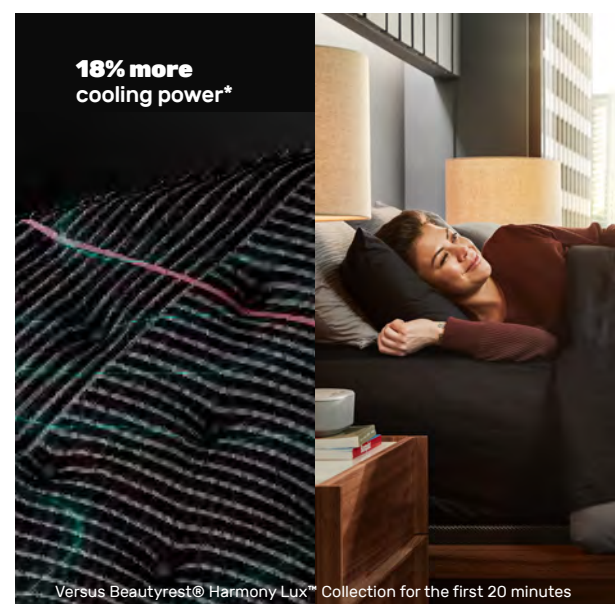

SLEEP EXPERT FB/INSTA STANDARD ADS

HEADLINE: Now at Mattress Firm

POST COPY: Step up to the luxury of Beautyrest Black. Save $500 & get a free adjustable base.

LINK DESCRIPTION: Upgrade your sleep now

ANIMATION NOTES:

OUTPUT: MP4

SIZE: 1200X1200

DURATION: 15SECONDS

TOTAL ANIMATED ASSETS: 1

MUSIC: "BE LUXURY" <https://elements.envato.com/be-luxury-N7JFKHQ>

ANIMATED 3RD TIER UPPER FUNNEL LINK AD

CARD 1 video plays In store BR video footage

ANIMATION NOTES:

1. C-CLASS FEATURE VIDEO PLAYS. :00-02 BASELINE REVEAL: "EXPERIENCE THE LUXURY OF"
2. CUT TO COLOR BLOCK AND MATTRESS SLIDES IN. BEAUTYREST BLACK LOGO

CARD 2 video plays

ANIMATION NOTES:

3. LEFT FOOTAGE SLIDES IN FROM BOTTOM (CONTINUOUSLY PLAY) RIGHT IMAGE SLIDES IN FROM TOP (CONTINUOUS SLOW ZOOM IN) BASELINE REVEAL: "GET MORE" COPY FADES OUT THEN BASELINE REVEAL: "MORE TARGETED SUPPORT"

CARD 3 video plays

4. LEFT FOOTAGE SLIDES IN FROM BOTTOM (CONTINUOUSLY PLAY) RIGHT IMAGE SLIDES IN FROM TOP (CONTINUOUS SLOW ZOOM IN) BASELINE REVEAL: "18% MORE COOLING POWER" COPY FADES BASELINE REVEAL: "FOR MORE RESTORATIVE SLEEP"

CARD 4

ANIMATION NOTES:

5. BED IMAGE SLIDES IN (CONTINUOUS SLOW ZOOM IN) BASELINE REVEAL: "SAVE $500.."
6. LIFESTYLE BED IMAGE SLIDES IN BASELINE REVEAL: "+FREE ADJUSTABLE BASE"

CARD 5 video plays

ANIMATION NOTES:

5. SLEEP EXPERT VIDEO SLIDES IN BASELINE REVEAL: "OUR HIGHLY TRAINED..."

6. STORE IMAGE SLIDES IN. BR LOGO DROPS FROM THE TOP BASELINE REVEAL: "IN STOCK. DELIVERED FAST SHOP NOW"

STATIC 2ND TIER LOWER FUNNEL - SLIDESHOW

CARD 1

Possible In-store BR bed image

CARD 2

CARD 3

CARD 4

CARD 5

CARD 6

CARD 7

LINK AD - 1080px x 1080px

SLIDESHOW - 1080px x 1080px