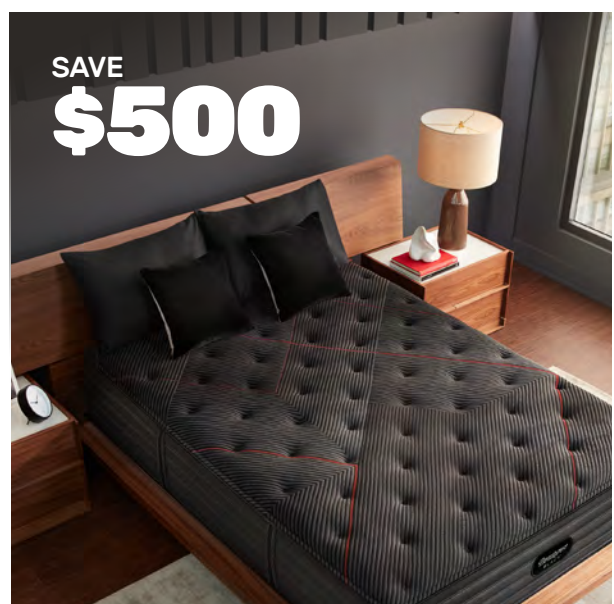

CARD 1

Possible In-store BR bed image

CARD 2

CARD 3

CARD 4

CARD 5

CARD 6

CARD 7

LINK AD - 1080px x 1080px

SLIDESHOW - 1080px x 1080px

SLEEP EXPERT PINTEREST STANDARD ADS

TITLE: Experience the luxury of Beautyrest Black®. Save \$500 & get a free adjustable base.

PINTEREST POST COPY: Introducing next-level sleep with Beautyrest Black®. The premium, zoned coil system delivers support where you body needs it most. And to help you get the deep sleep you've dreamed of, plant-based cooling offers 18% more cooling power. Plus, with over 200 hours of training, our Sleep Experts® will help select the perfect bed for you. Stop in today.