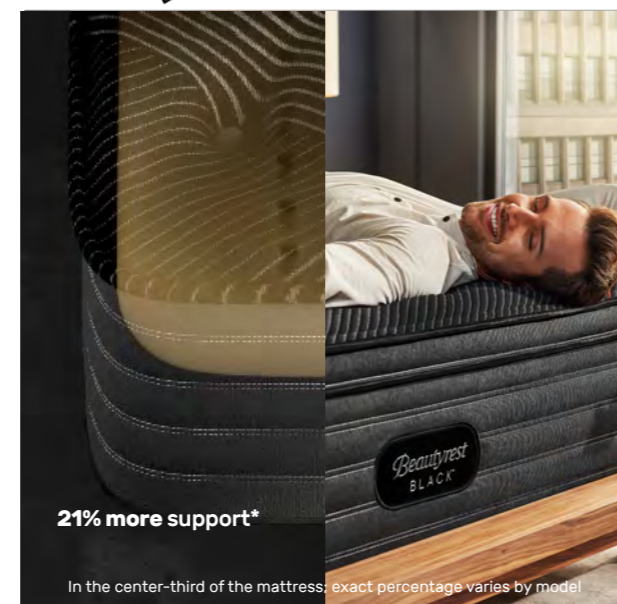

BRAND FB/INSTA STANDARD ADS

HEADLINE: Now at Mattress Firm

POST COPY: Step up to the luxury of Beautyrest Black. Save \$500 & get a free adjustable base.

LINK DESCRIPTION: Upgrade your sleep now

ANIMATION NOTES:

ANIMATION NOTES:
 1. C-CLASS FEATURE VIDEO PLAYS. :00-02 BASELINE REVEAL: "GREAT SLEEP IS A LUXURY YOU..."
 2. C-CLASS FEATURE VIDEO CUT :04-05

CARD 2 video plays

ANIMATION NOTES:
 3. LEFT FOOTAGE SLIDES IN FROM BOTTOM (CONTINUOUSLY PLAY) RIGHT IMAGE SLIDES IN FROM TOP (CONTINUOUS SLOW ZOOM IN) BASELINE REVEAL: "GET MORE" COPY FADES OUT THEN BASELINE REVEAL: "MORE TARGETED SUPPORT"