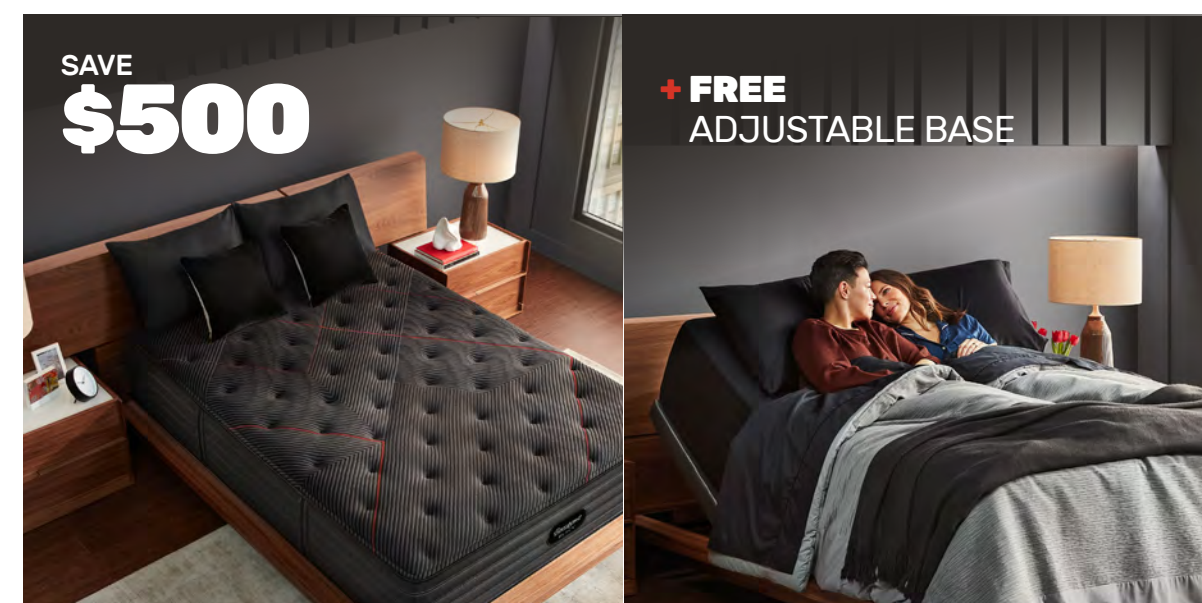

ANIMATION NOTES:

5. BED IMAGE SLIDES IN (CONTINUOUS SLOW ZOOM IN) BASELINE REVEAL: "SAVE $500.."
6. LIFESTYLE BED IMAGE SLIDES IN BASELINE REVEAL: "+FREE ADJUSTABLE BASE"

CARD 5 video plays