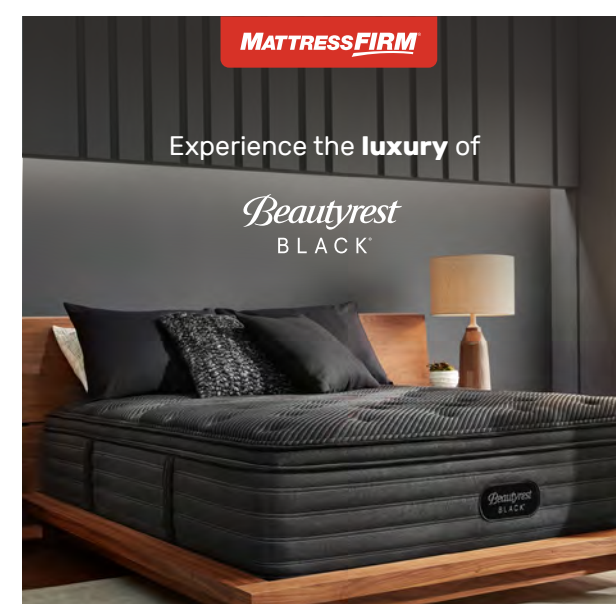

STATIC 2ND TIER LOWER FUNNEL - SLIDESHOW

CARD 1

Possible In-store BR bed image

CARD 2