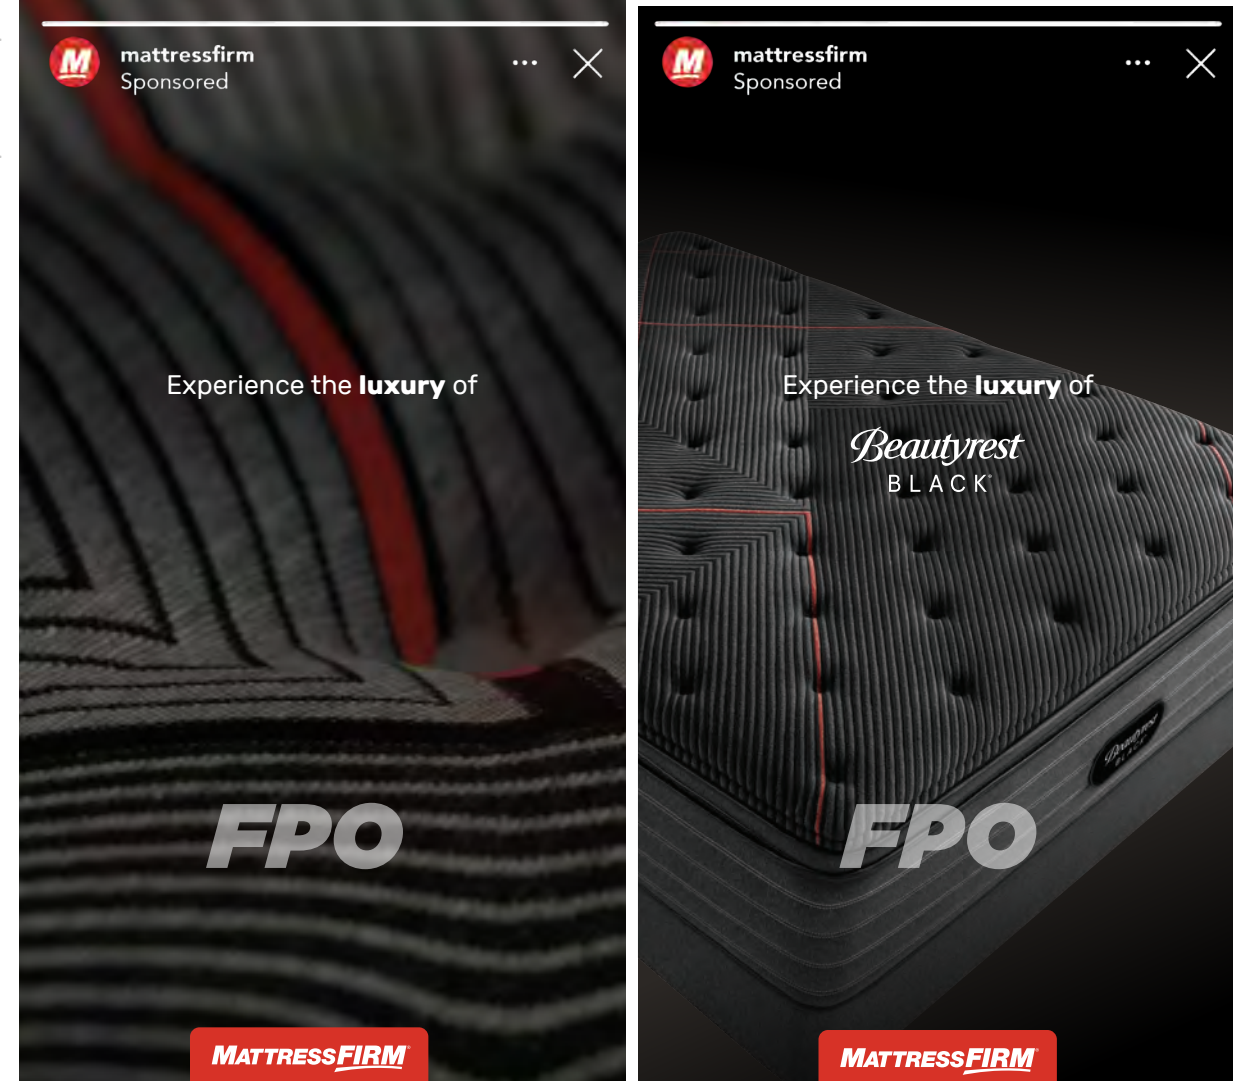

SLEEP EXPERT PINTEREST STANDARD ADS

TITLE: Experience the luxury of Beautyrest Black®. Save $500 & get a free adjustable base.

PINTEREST POST COPY: Introducing next-level sleep with Beautyrest Black®. The premium, zoned coil system delivers support where you body needs it most. And to help you get the deep sleep you've dreamed of, plant-based cooling offers 18% more cooling power. Plus, with over 200 hours of training, our Sleep Experts® will help select the perfect bed for you. Stop in today.

LINK DESCRIPTION: Upgrade your sleep now

SNAP HEADLINE: Experience Beautyrest Black®

ANIMATION NOTES:

OUTPUT: MP4
SIZE: 1920X1080 & 1350X1000
DURATION: 15SECONDS
TOTAL ANIMATED ASSETS: 1
MUSIC: "BE LUXURY" <https://elements.envato.com/be-luxury-N73FKHQ>

ANIMATED 3RD TIER UPPER FUNNEL
CARD 1