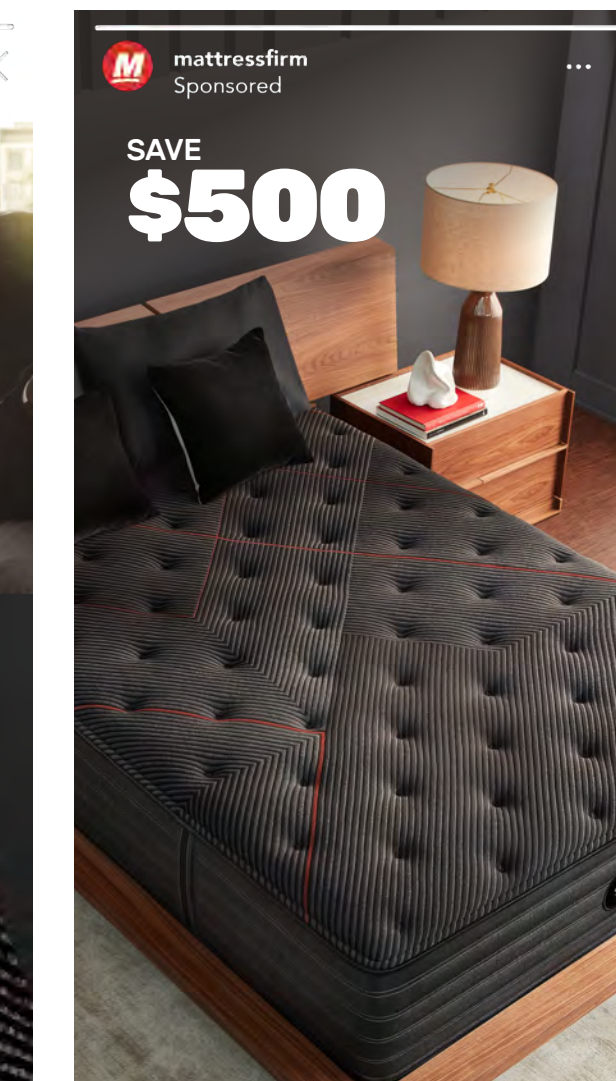

SLEEP EXPERT PINTEREST STANDARD ADS

TITLE: Experience the luxury of Beautyrest Black®. Save $500 & get a free adjustable base.

PINTEREST POST COPY: Introducing next-level sleep with Beautyrest Black®. The premium, zoned coil system delivers support where you body needs it most. And to help you get the deep sleep you've dreamed of, plant-based cooling offers 18% more cooling power. Plus, with over 200 hours of training, our Sleep Experts® will help select the perfect bed for you. Stop in today.

LINK DESCRIPTION: Upgrade your sleep now

SNAP HEADLINE: Experience Beautyrest Black®

ANIMATION NOTES:

OUTPUT: MP4
SIZE: 1920X1080 & 1350X1000
DURATION: 15SECONDS
TOTAL ANIMATED ASSETS: 1
MUSIC: "BE LUXURY" <https://elements.envato.com/be-luxury-N73FKHQ>

ANIMATION NOTES:
1. C-CLASS FEATURE VIDEO PLAYS. :00-02 BASELINE REVEAL: "EXPERIENCE THE LUXURY OF"
2. CUT TO COLOR BLOCK AND MATTRESS SLIDES IN. BEAUTYREST BLACK LOGO

ANIMATION NOTES:
3. LEFT FOOTAGE SLIDES IN FROM BOTTOM (CONTINUOUSLY PLAY) RIGHT IMAGE SLIDES IN FROM TOP (CONTINUOUS SLOW ZOOM IN) BASELINE REVEAL: "GET MORE" COPY FADES OUT THEN BASELINE REVEAL: "MORE TARGETED SUPPORT"

ANIMATION NOTES:
4. LEFT FOOTAGE SLIDES IN FROM BOTTOM (CONTINUOUSLY PLAY) RIGHT IMAGE SLIDES IN FROM TOP (CONTINUOUS SLOW ZOOM IN) BASELINE REVEAL: "18% MORE COOLING POWER" COPY FADES OUT THEN BASELINE REVEAL: "FOR MORE RESTORATIVE SLEEP"

ANIMATION NOTES:
5. BED IMAGE SLIDES IN (CONTINUOUS SLOW ZOOM IN) BASELINE REVEAL: "SAVE $500."

ANIMATION NOTES:
6. LIFESTYLE BED IMAGE SLIDES IN BASELINE REVEAL: "+FREE ADJUSTABLE BASE"

ANIMATION NOTES:
5. SLEEP EXPERT VIDEO SLIDES IN BASELINE REVEAL: "OUR HIGHLY TRAINED..."