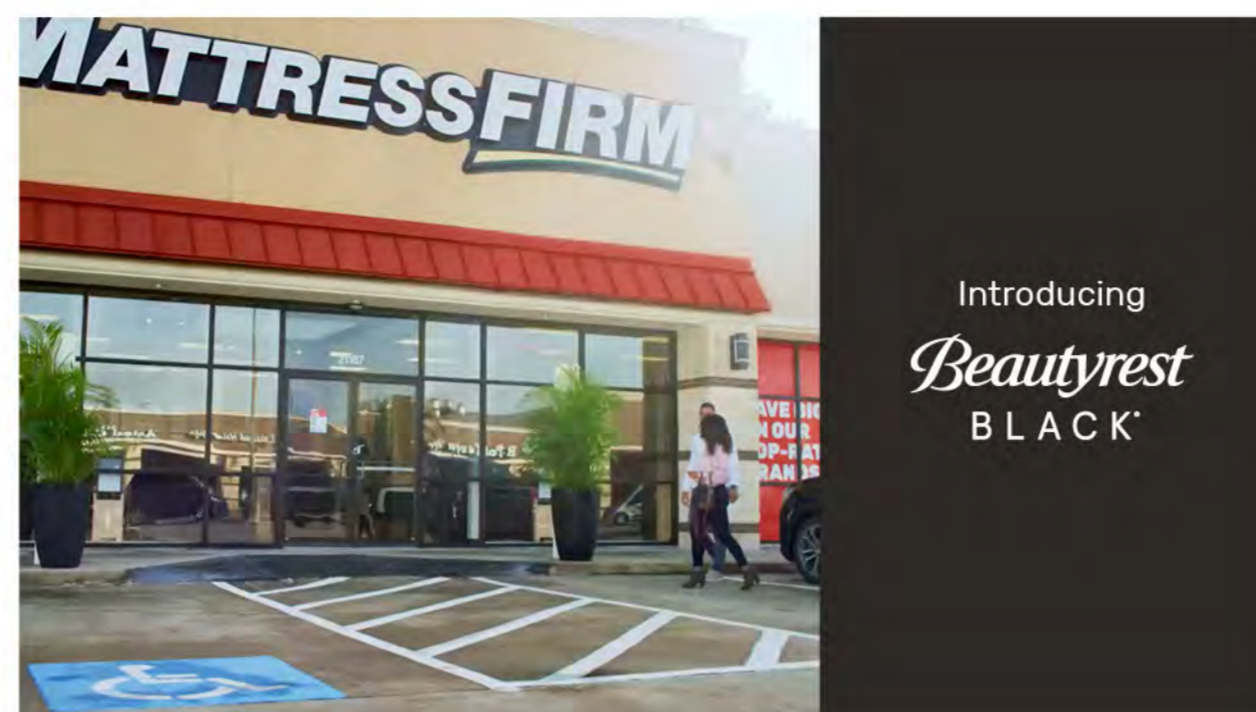

VIDEO SPOT STORYBOARD: 15