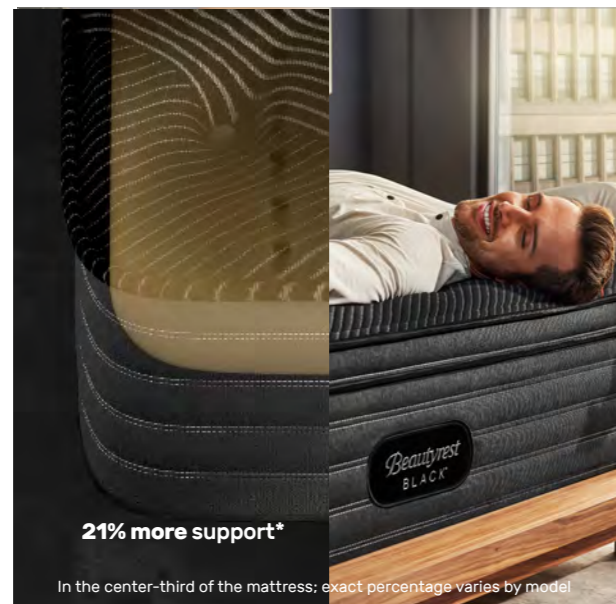

BRAND FB/INSTA STANDARD ADS

HEADLINE: Now at Mattress Firm

POST COPY: Step up to the luxury of Beautyrest Black. Save $500 & get a free adjustable base.

LINK DESCRIPTION: Upgrade your sleep now

ANIMATION NOTES:

OUTPUT: MP4
SIZE: 1200X1200
DURATION: 15SECONDS
TOTAL ANIMATED ASSETS: 1
MUSIC: "BE LUXURY" <https://elements.envato.com/be-luxury-N7JFKHQ>

ANIMATED 3RD TIER UPPER FUNNEL

ANIMATION NOTES:
1. C-CLASS FEATURE VIDEO PLAYS. :00-02 BASELINE REVEAL: "GREAT SLEEP IS A LUXURY YOU..."
2. C-CLASS FEATURE VIDEO CUT :04-05

ANIMATION NOTES:
3. LEFT FOOTAGE SLIDES IN FROM BOTTOM (CONTINUOUSLY PLAY) RIGHT IMAGE SLIDES IN FROM TOP (CONTINUOUS SLOW ZOOM IN) BASELINE REVEAL: "GET MORE" COPY FADES OUT THEN BASELINE REVEAL: "MORE TARGETED SUPPORT"

ANIMATION NOTES:
4. LEFT FOOTAGE SLIDES IN FROM BOTTOM (CONTINUOUSLY PLAY) RIGHT IMAGE SLIDES IN FROM TOP (CONTINUOUS SLOW ZOOM IN) BASELINE REVEAL: "18% MORE COOLING POWER" COPY FADES BASELINE REVEAL: "FOR MORE RESTORATIVE SLEEP"

ANIMATION NOTES:
5. BED IMAGE SLIDES IN (CONTINUOUS SLOW ZOOM IN) BASELINE REVEAL: "SAVE $500..."
6. "SAVE UP TO $500" SLIDES OUT OF FRAME BASELINE REVEAL: "+FREE ADJUSTABLE BASE..."

ANIMATION NOTES:
5. SE VIDEO SLIDES IN BASELINE REVEAL: "OUR HIGHLY-TRAINED..."
6. DETAIL IMAGE SLIDES IN BASELINE REVEAL: "IN STOCK. DELIVERED FAST" FADE IN BEAUTYREST LOGO. RED LINE DRAWS ON
7. IN STOCK DELIVERED FAST SWIPE/ SWAPS WITH "TAP TO SHOP NOW"

STATIC 2ND TIER LOWER FUNNEL -OPT 1

CARD 2

LINK AD - 1080px x 1080px

SLIDESHOW - 1080px x 1080px