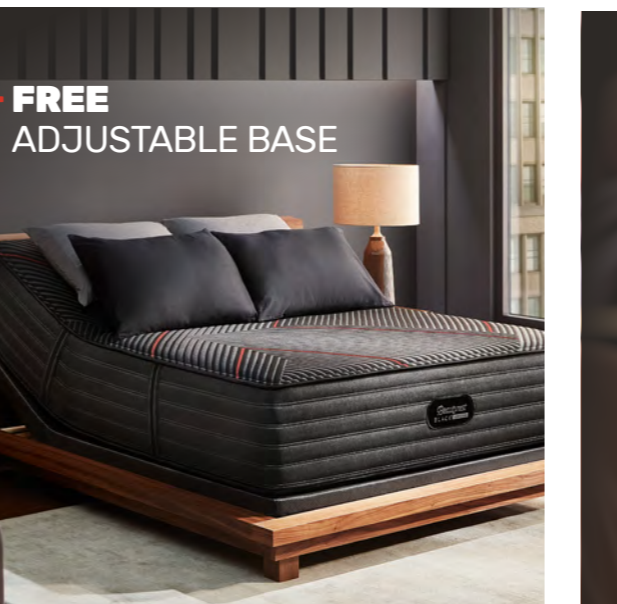

BRAND FB/INSTA STANDARD ADS

HEADLINE: Now at Mattress Firm

POST COPY: Step up to the luxury of Beautyrest Black. Save $500 & get a free adjustable base.

LINK DESCRIPTION: Upgrade your sleep now

ANIMATION NOTES:

OUTPUT: MP4
SIZE: 1200X1200
DURATION: 15SECONDS
TOTAL ANIMATED ASSETS: 1
MUSIC: "BE LUXURY" <https://elements.envato.com/be-luxury-N7JFKHQ>

ANIMATED 3RD TIER UPPER FUNNEL

ANIMATION NOTES:
1. C-CLASS FEATURE VIDEO PLAYS. :00-02 BASELINE REVEAL: "GREAT SLEEP IS A LUXURY YOU..."
2. C-CLASS FEATURE VIDEO CUT :04-05

ANIMATION NOTES:
3. LEFT FOOTAGE SLIDES IN FROM BOTTOM (CONTINUOUSLY PLAY) RIGHT IMAGE SLIDES IN FROM TOP (CONTINUOUS SLOW ZOOM IN) BASELINE REVEAL: "GET MORE" COPY FADES OUT THEN BASELINE REVEAL: "MORE TARGETED SUPPORT"

ANIMATION NOTES:
4. LEFT FOOTAGE SLIDES IN FROM BOTTOM (CONTINUOUSLY PLAY) RIGHT IMAGE SLIDES IN FROM TOP (CONTINUOUS SLOW ZOOM IN) BASELINE REVEAL: "18% MORE COOLING POWER" COPY FADES BASELINE REVEAL: "FOR MORE RESTORATIVE SLEEP"

ANIMATION NOTES:
5. BED IMAGE SLIDES IN (CONTINUOUS SLOW ZOOM IN) BASELINE REVEAL: "SAVE $500..."
6. "SAVE UP TO $500" SLIDES OUT OF FRAME BASELINE REVEAL: "+FREE ADJUSTABLE BASE..."

ANIMATION NOTES:
5. SE VIDEO SLIDES IN BASELINE REVEAL: "OUR HIGHLY-TRAINED..."
6. DETAIL IMAGE SLIDES IN BASELINE REVEAL: "IN STOCK. DELIVERED FAST" FADE IN BEAUTYREST LOGO. RED LINE DRAWS ON
7. IN STOCK DELIVERED FAST SWIPE/ SWAPS WITH "TAP TO SHOP NOW"

STATIC 2ND TIER LOWER FUNNEL -OPT 1

CARD 5

LINK AD - 1080px x 1080px

SLIDESHOW - 1080px x 1080px