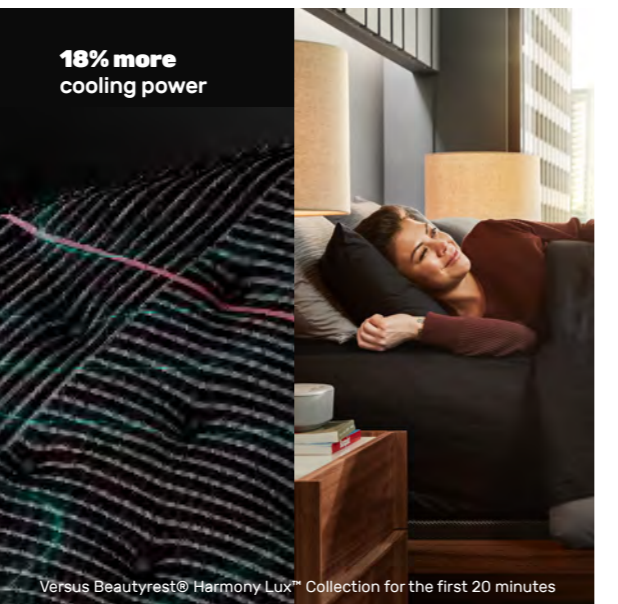

BRAND FB/INSTA STANDARD ADS

HEADLINE: Now at Mattress Firm

POST COPY: Step up to the luxury of Beautyrest Black. Save $500 & get a free adjustable base.

LINK DESCRIPTION: Upgrade your sleep now

ANIMATION NOTES:

OUTPUT: MP4
SIZE: 1200X1200
DURATION: 15SECONDS
TOTAL ANIMATED ASSETS: 1
MUSIC: "BE LUXURY" <https://elements.envato.com/be-luxury-N7JFKHQ>

ANIMATED 3RD TIER UPPER FUNNEL

ANIMATION NOTES:
1. C-CLASS FEATURE VIDEO PLAYS. :00-02 BASELINE REVEAL: "GREAT SLEEP IS A LUXURY YOU..."
2. C-CLASS FEATURE VIDEO CUT :04-05

ANIMATION NOTES:
3. LEFT FOOTAGE SLIDES IN FROM BOTTOM (CONTINUOUSLY PLAY) RIGHT IMAGE SLIDES IN FROM TOP (CONTINUOUS SLOW ZOOM IN) BASELINE REVEAL: "GET MORE" COPY FADES OUT THEN BASELINE REVEAL: "MORE TARGETED SUPPORT"

ANIMATION NOTES:
4. LEFT FOOTAGE SLIDES IN FROM BOTTOM (CONTINUOUSLY PLAY) RIGHT IMAGE SLIDES IN FROM TOP (CONTINUOUS SLOW ZOOM IN) BASELINE REVEAL: "18% MORE COOLING POWER" COPY FADES BASELINE REVEAL: "FOR MORE RESTORATIVE SLEEP"

ANIMATION NOTES:
5. BED IMAGE SLIDES IN (CONTINUOUS SLOW ZOOM IN) BASELINE REVEAL: "SAVE $500..."
6. "SAVE UP TO $500" SLIDES OUT OF FRAME BASELINE REVEAL: "+FREE ADJUSTABLE BASE..."

ANIMATION NOTES:
5. SE VIDEO SLIDES IN BASELINE REVEAL: "OUR HIGHLY-TRAINED..."
6. DETAIL IMAGE SLIDES IN BASELINE REVEAL: "IN STOCK. DELIVERED FAST" FADE IN BEAUTYREST LOGO. RED LINE DRAWS ON
7. IN STOCK DELIVERED FAST SWIPE/ SWAPS WITH "TAP TO SHOP NOW"

STATIC 2ND TIER LOWER FUNNEL -OPT 1

CARD 3

LINK AD - 1080px x 1080px

SLIDESHOW - 1080px x 1080px