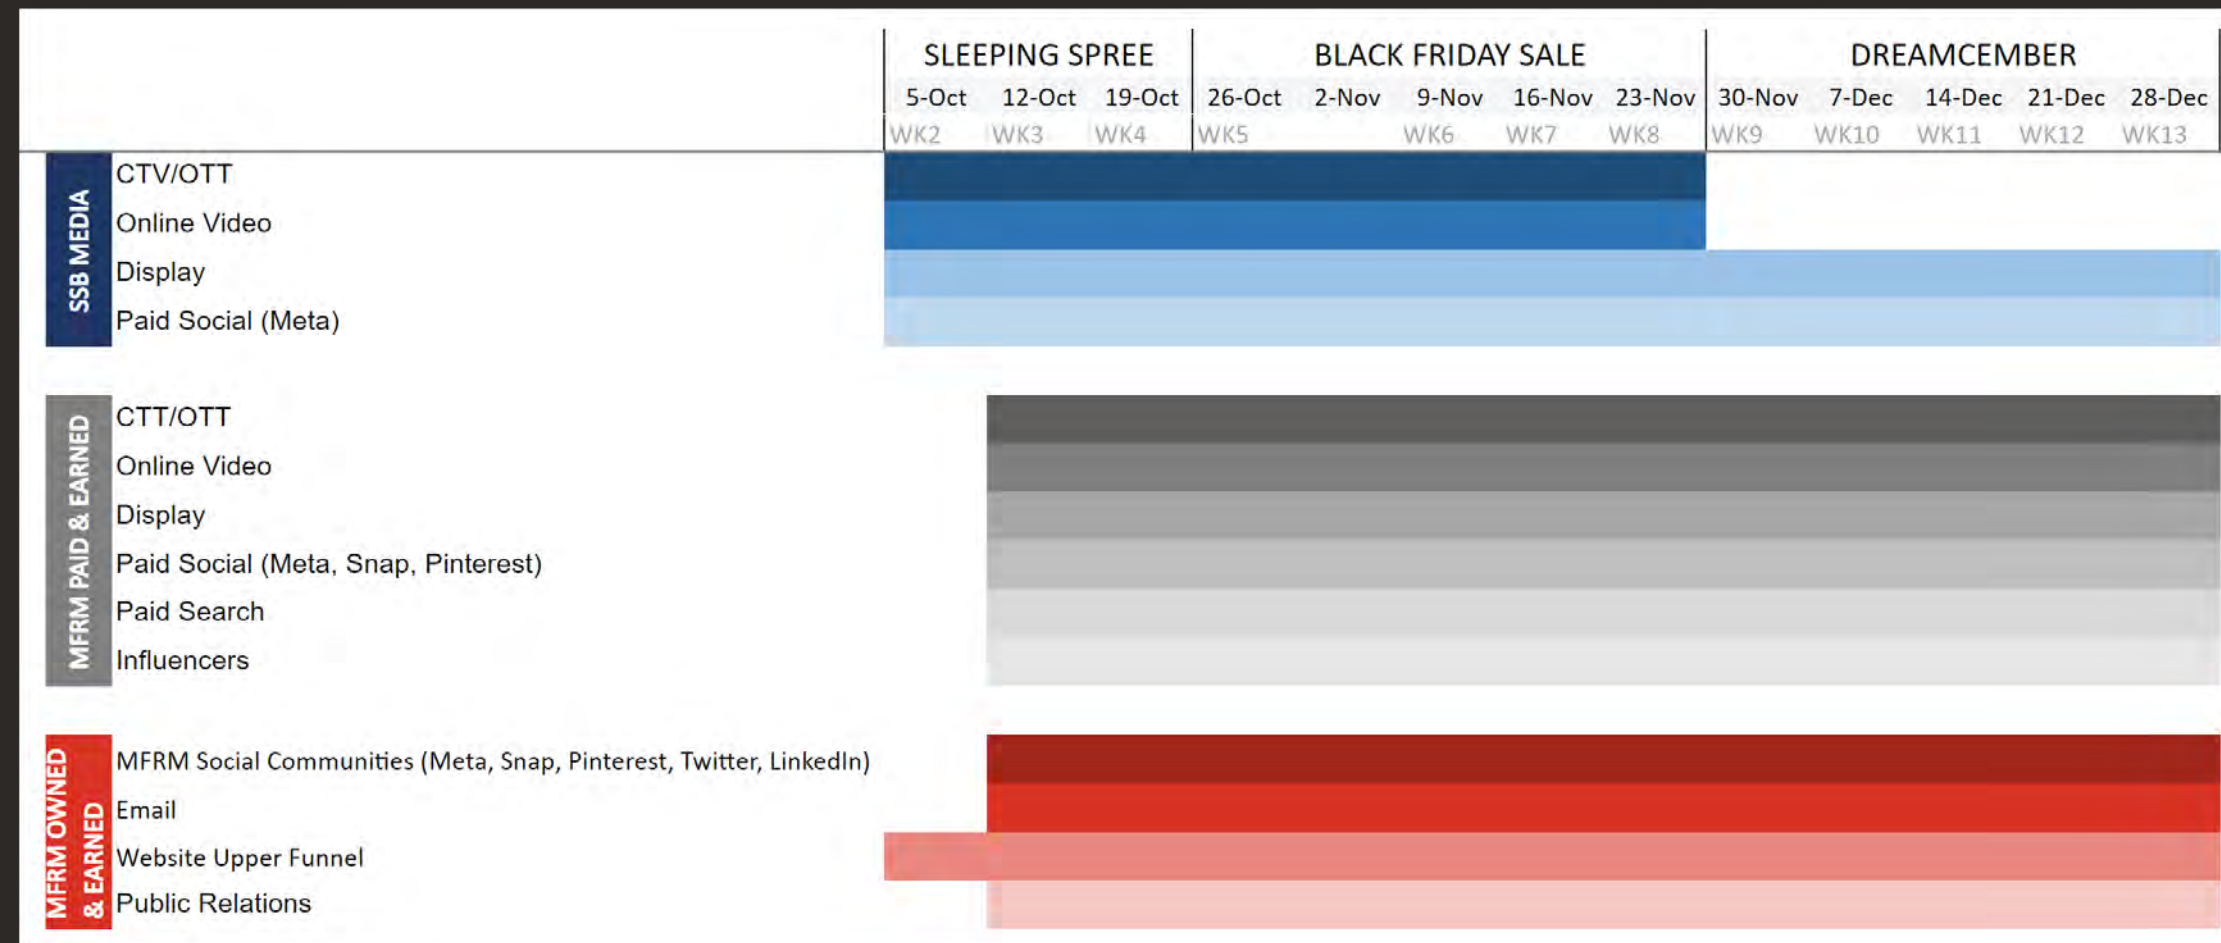

Media Flighting (Draft).

SSB ASSETS

- $1MM Budget
- Focus on BR Black branding and MFRM awareness building.
- Includes MFRM tag

MFRM ASSETS

- $2.0MM Budget (SSB CO-OP)
- Focus on why MFRM and Why Now messaging.
- Media plan to be shared out 9/30