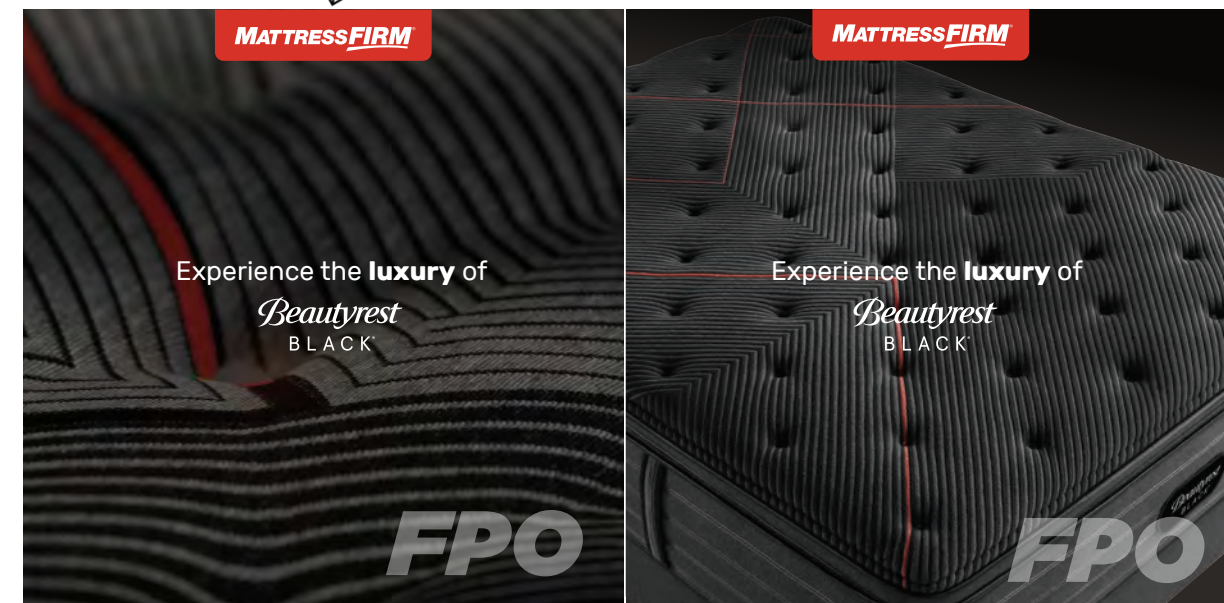

SLEEP EXPERT FB/INSTA STANDARD ADS

HEADLINE: Now at Mattress Firm

POST COPY: Step up to the luxury of Beautyrest Black. Save $500 & get a free adjustable base.

LINK DESCRIPTION: Upgrade your sleep now

ANIMATION NOTES:

OUTPUT: MP4

SIZE: 1200X1200

DURATION: 15SECONDS

TOTAL ANIMATED ASSETS: 1

MUSIC: "BE LUXURY" <https://elements.envato.com/be-luxury-N7JFKHQ>

ANIMATED 3RD TIER UPPER FUNNEL LINK AD

CARD 1 video plays In store BR video footage

ANIMATION NOTES:

1. C-CLASS FEATURE VIDEO PLAYS. :00-02 BASELINE REVEAL: "EXPERIENCE THE LUXURY OF"
2. CUT TO COLOR BLOCK AND MATTRESS SLIDES IN. BEAUTYREST BLACK LOGO

CARD 2 video plays