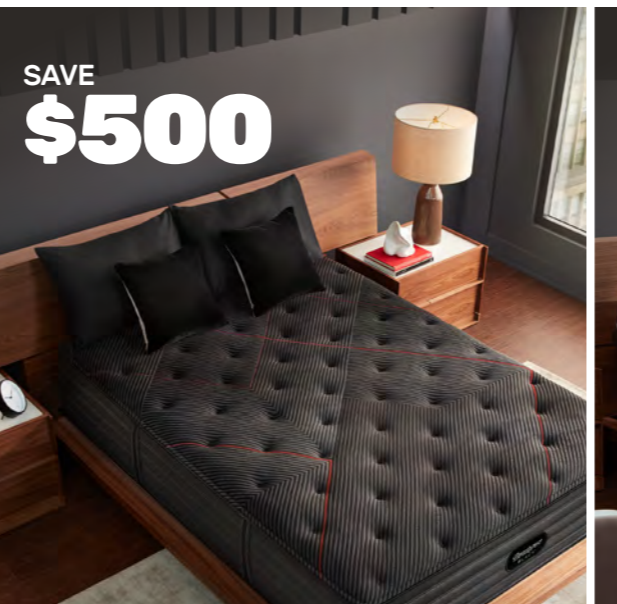

BRAND FB/INSTA STANDARD ADS

HEADLINE: Now at Mattress Firm

POST COPY: Step up to the luxury of Beautyrest Black. Save $500 & get a free adjustable base.

LINK DESCRIPTION: Upgrade your sleep now

ANIMATION NOTES:

OUTPUT: MP4
SIZE: 1200X1200
DURATION: 15SECONDS
TOTAL ANIMATED ASSETS: 1
MUSIC: "BE LUXURY" <https://elements.envato.com/be-luxury-N7JFKHQ>

ANIMATED 3RD TIER UPPER FUNNEL

ANIMATION NOTES:
1. C-CLASS FEATURE VIDEO PLAYS. :00-02 BASELINE REVEAL: "GREAT SLEEP IS A LUXURY YOU..."
2. C-CLASS FEATURE VIDEO CUT :04-05

ANIMATION NOTES:
3. LEFT FOOTAGE SLIDES IN FROM BOTTOM (CONTINUOUSLY PLAY) RIGHT IMAGE SLIDES IN FROM TOP (CONTINUOUS SLOW ZOOM IN) BASELINE REVEAL: "GET MORE" COPY FADES OUT THEN BASELINE REVEAL: "MORE TARGETED SUPPORT"

ANIMATION NOTES:
4. LEFT FOOTAGE SLIDES IN FROM BOTTOM (CONTINUOUSLY PLAY) RIGHT IMAGE SLIDES IN FROM TOP (CONTINUOUS SLOW ZOOM IN) BASELINE REVEAL: "18% MORE COOLING POWER" COPY FADES BASELINE REVEAL: "FOR MORE RESTORATIVE SLEEP"

ANIMATION NOTES:
5. BED IMAGE SLIDES IN (CONTINUOUS SLOW ZOOM IN) BASELINE REVEAL: "SAVE $500..."
6. "SAVE UP TO $500" SLIDES OUT OF FRAME BASELINE REVEAL: "+FREE ADJUSTABLE BASE..."

ANIMATION NOTES:
5. SE VIDEO SLIDES IN BASELINE REVEAL: "OUR HIGHLY-TRAINED..."
6. DETAIL IMAGE SLIDES IN BASELINE REVEAL: "IN STOCK. DELIVERED FAST" FADE IN BEAUTYREST LOGO. RED LINE DRAWS ON
7. IN STOCK DELIVERED FAST SWIPE/ SWAPS WITH "TAP TO SHOP NOW"

STATIC 2ND TIER LOWER FUNNEL -OPT 1

CARD 4

LINK AD - 1080px x 1080px

SLIDESHOW - 1080px x 1080px